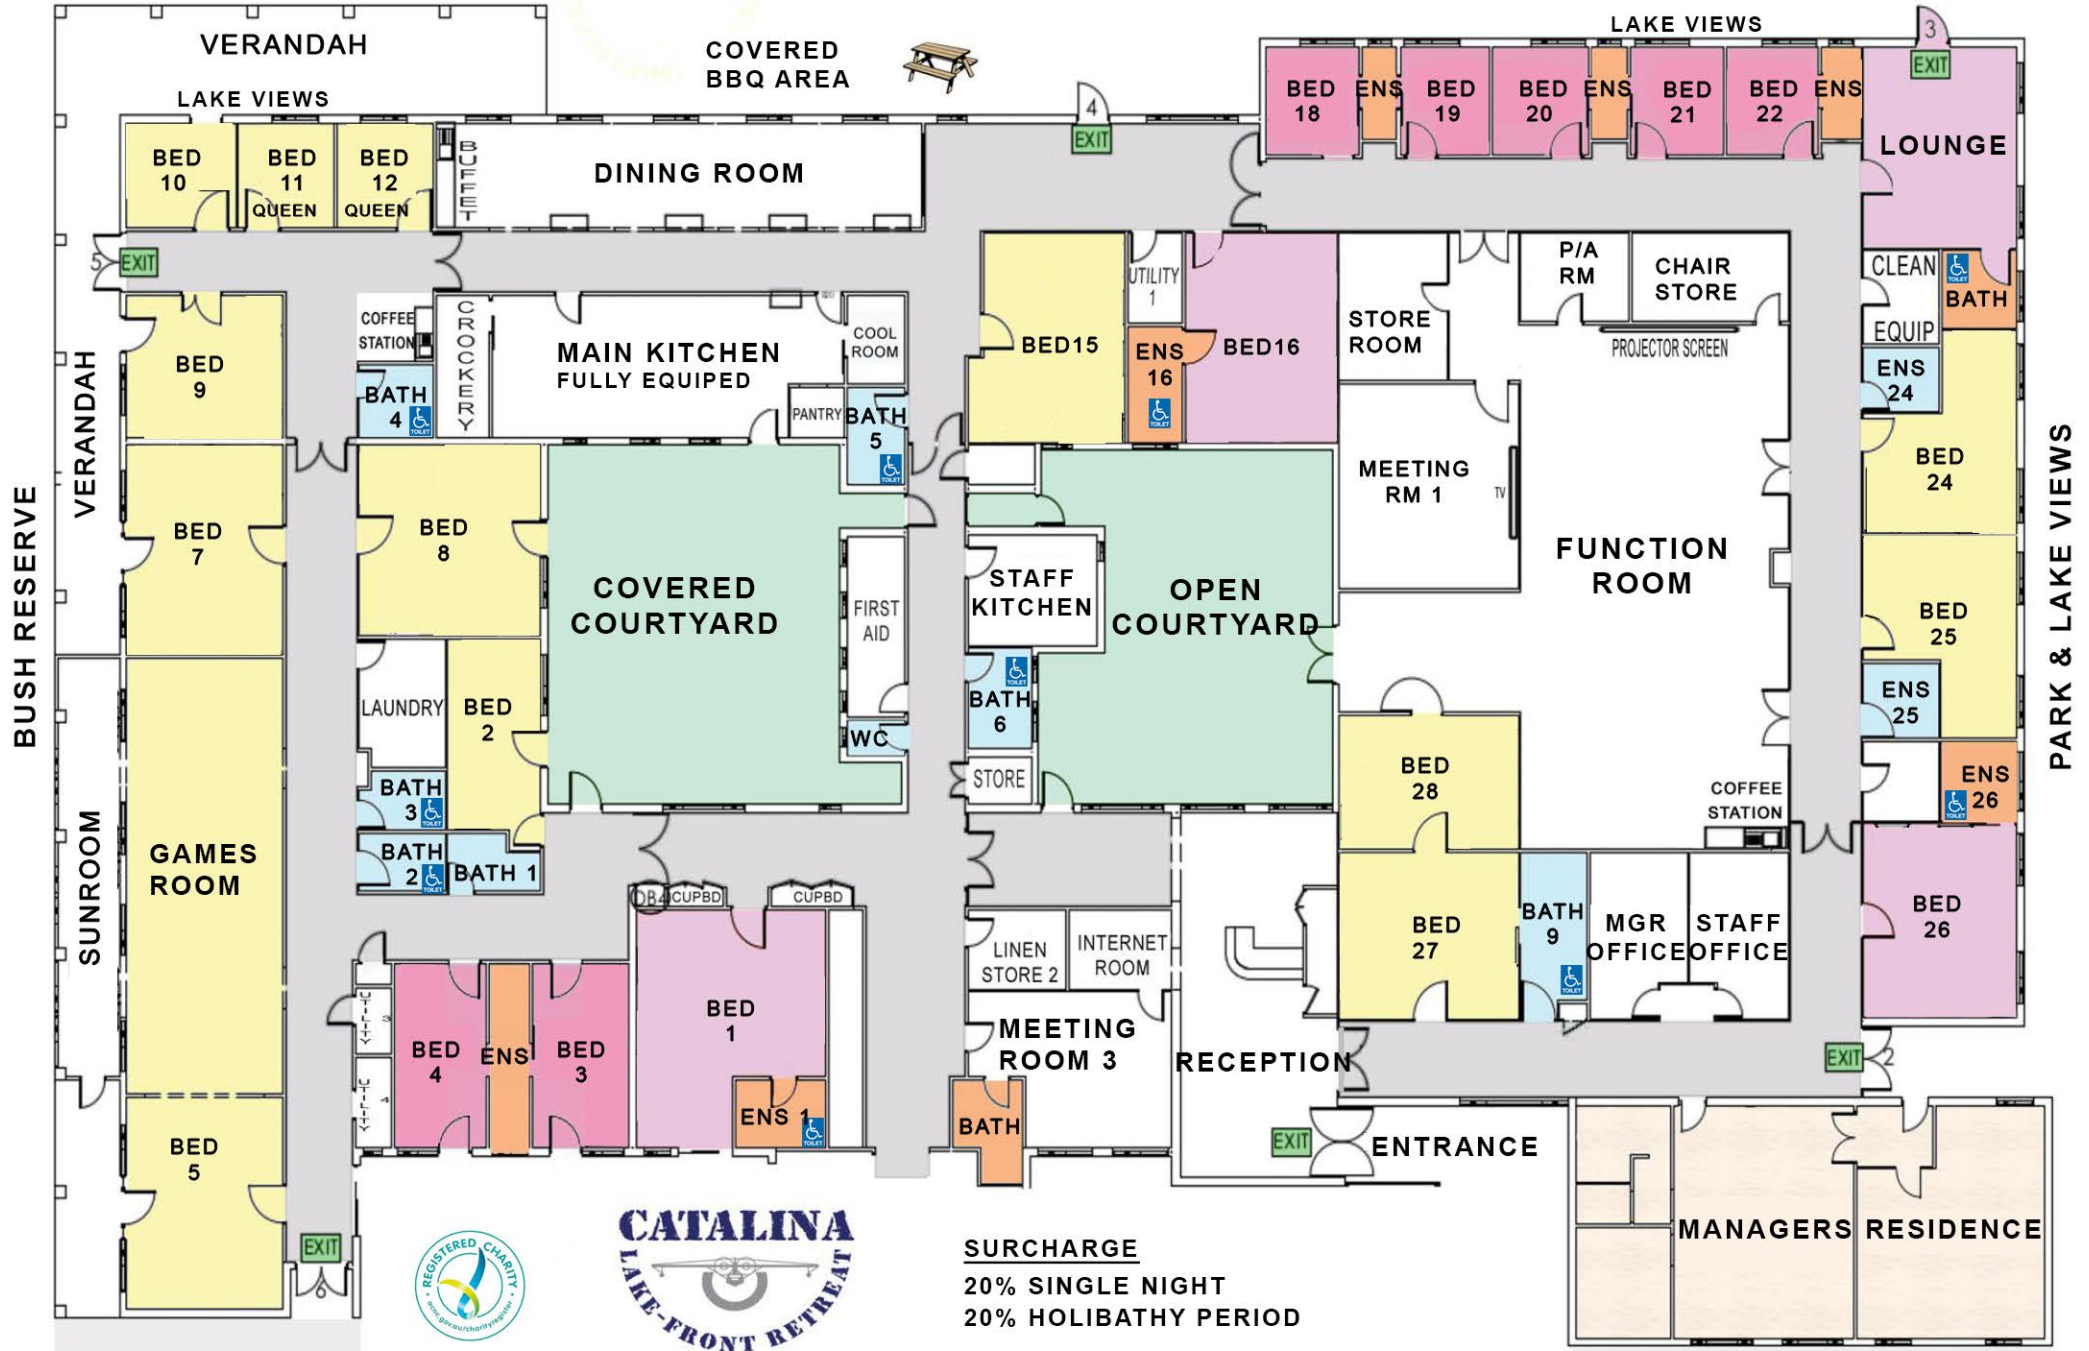

KOOKABURRA WING

FACILITY PLAN

PELICAN WING

SURCHARGE
 20% SINGLE NIGHT
 20% HOLIDAY PERIOD

CAR PARK 2

171 DORRINGTON RD RATHMINES Ph (02) 4975 3055

MANAGERS RESIDENCE
 MAIN CAR PARK